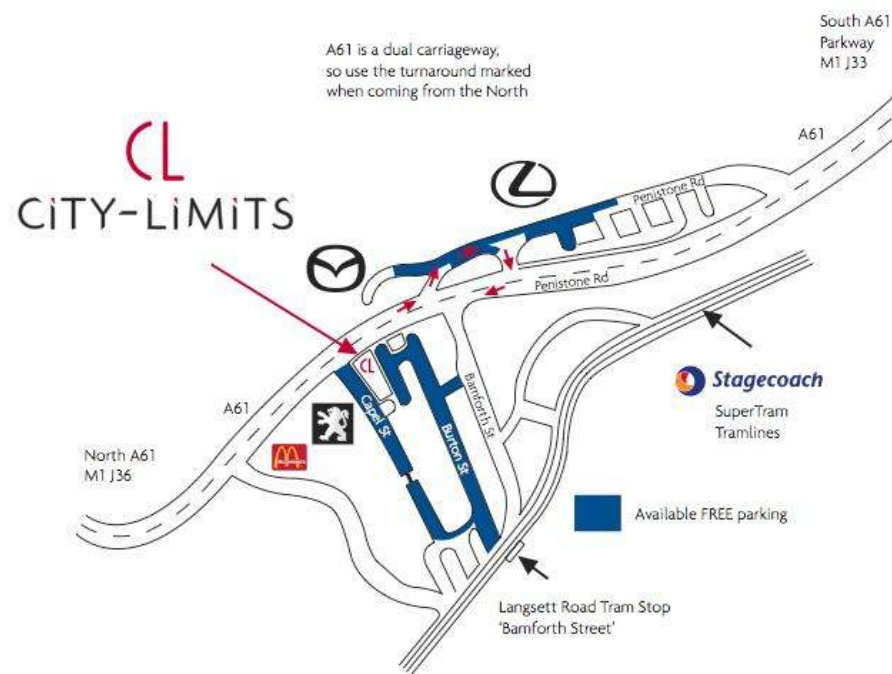

How to find us / parking arrangements:

Our address:

607-613 Penistone Rd
Hillsborough
Sheffield
S6 2GA

Tel 0114 2344866 **Fax** 0114 2855422

Email dance@city-limits.co.uk

City Limits Dance Centre is located on the A61, Penistone Rd, Hillsborough. There is free parking on the roads adjacent to the building.

Bus Routes: First Mainline - 53, 77, 81 and 82 to Penistone Rd, and 57, 58 to Langsett Rd

Supertram: Yellow & Blue routes, nearest stop: Bamforth St