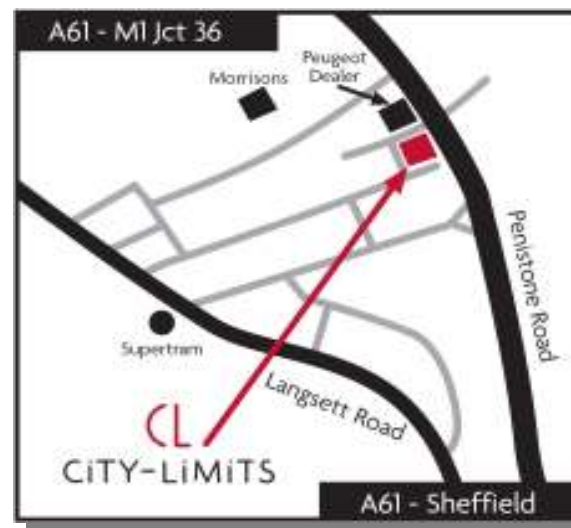

How to find us:

Our address:

607-613 Penistone Rd
Hillsborough
Sheffield
S6 2GA

Tel 0114 2344866
Fax 0114 2855422

Email:

dance@city-limits.co.uk

City Limits Dance Centre is located on the A61, Penistone Rd, Hillsborough. There is free parking on the roads adjacent to the building.

Bus Routes: First Mainline - 53, 77, 81 and 82 to Penistone Rd, and 57, 58 to Langsett Rd

Supertram: Yellow & Blue routes, nearest stop: Bamforth St